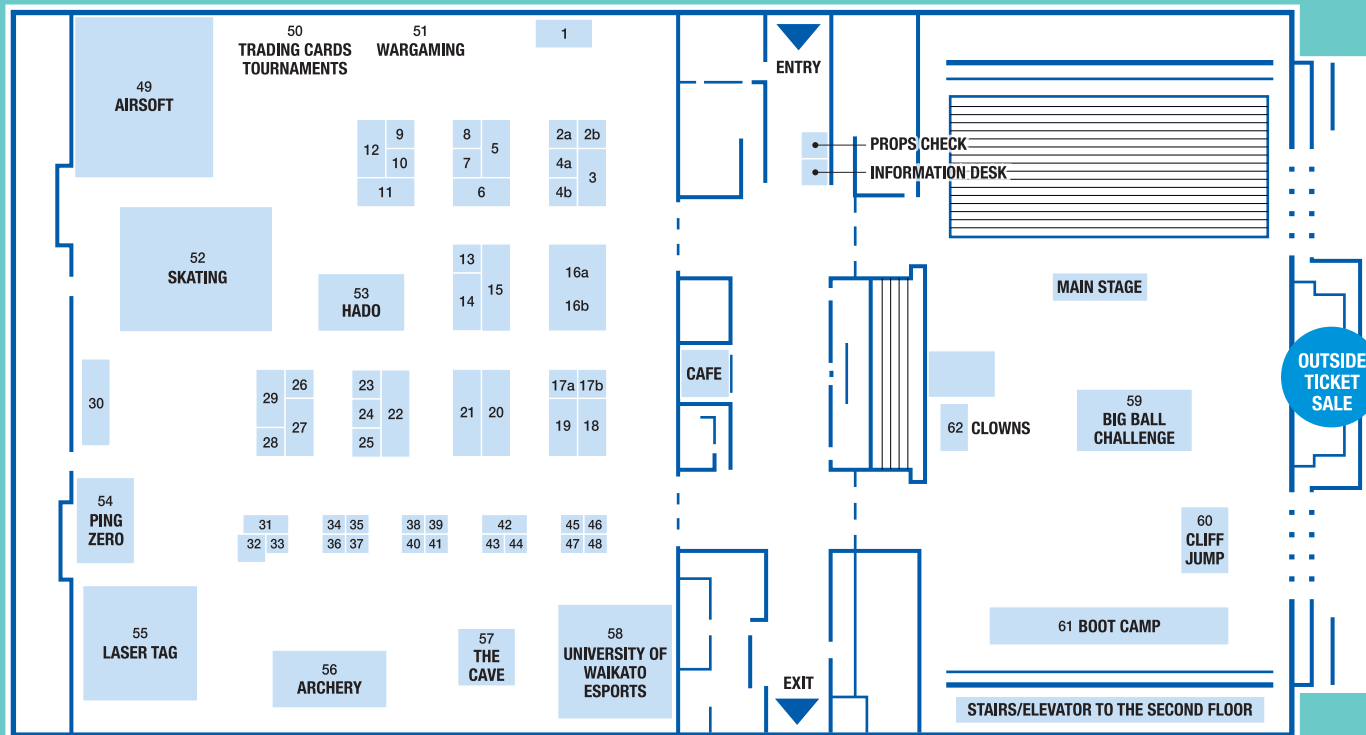

SECOND FLOOR: COSPLAY JUDGING,
ANIMATION SCREENINGS & COSPLAY PITSTOP

1 Powerslave	30 Standing Fierce Fighting Arena
2a 1 Phone Ltd	31 Russell Meek Author
2b Fun Solutions	32 The Gamestore @ Megazone
3 Cobalt Heights	33 Yhodesign
4a Whitianga Comics	34 Clay Creations
4b Arkham City Comics	35 Drawing A Crowd
5 Hi Iq Liquor	36 Skateboard Art
6 Limitless	37 Ramenjae & SianDesigns
7 Toi Whakaari	38 Creatures of Chaos & Pincinc
8 Treasure Trip	39 Sleepingboi & SamSilversmith
9 Candy Rush	40 Caroline Beck Art
10 Zippy Laser Designs	41 Controlzee
11 Game Kings	42 Oasis Scents
12 Cosplay Photo Wall	43 Tee Dub Music
13 The Boring Shop	44 Atarial
14 Smart Toys	45 Xephia
15 Hobby Zone	46 Entnoot
16a Hobby Zone	47 Monsta Renata
16b Pop Central	48 Usha Henna Tattoos
17a Apex International	49 NZ Airsoft
17b BRM Comics	50 Trading Card Tournaments
18 NZAW ltd	51 Rotorua Wargaming Club
19 Card Merchant	52 Skating Rink
20 Cosplay 101	53 HADO AR Arena
21 Kiss Anime	54 Ping Zero
22 Kiss Anime	55 Laser Tag
23 Doterra Essential Oils	56 NZ Stage Combat School
24 Chaosium	57 The Cave VR Arena
25 Sistaco Powder Not Polish	58 University of Waikato Esports
26 Exotic Candy Straps	59 Big Ball Challenge
27 King of Swords	60 Cliff Jump
28 IPG	61 Boot Camp
29 Frost Flame	62 Clowns
	TBC 501st Legion